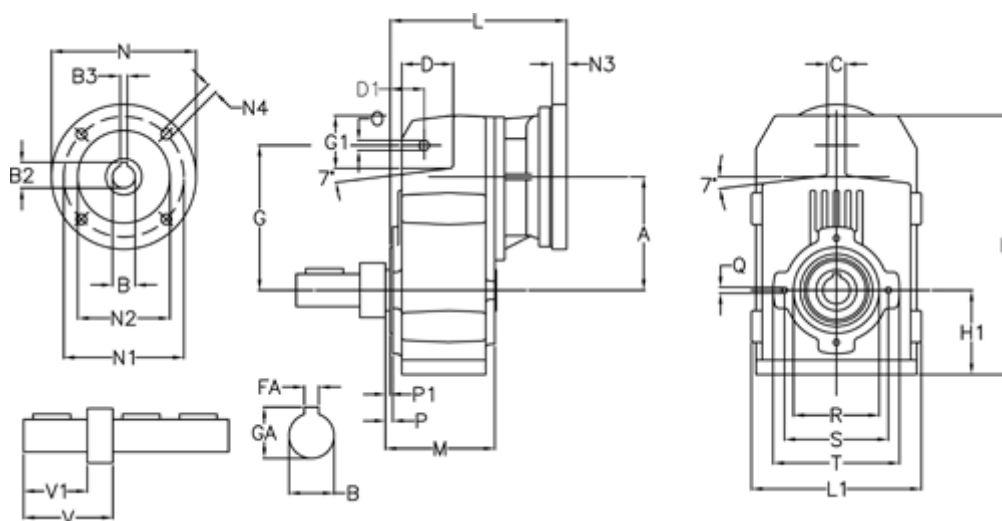

Article number: 29560201661240

Description: Shaft mounted gear
A252R-16,6-P100B5

Measures

A = 128.75	FA = 10	M = 135.5	Q = M10x14
B = 35	G = 162	N = 250	R = 110
B1 = 28	G1 = 58.0	N1 = 215	S = 130
B2 = 31.3	GA = 38.0	N2 = 180	T = 150
B3 = 8	H = 290.5	N4 = M12x16	V = 93.0
C = 20	H1 = 93.5	O = 13	V1 = 60
D = 57.0	L = 242.5	P = 6.0	
D1 = 43.5	L1 = 188	P1 = 3.5	